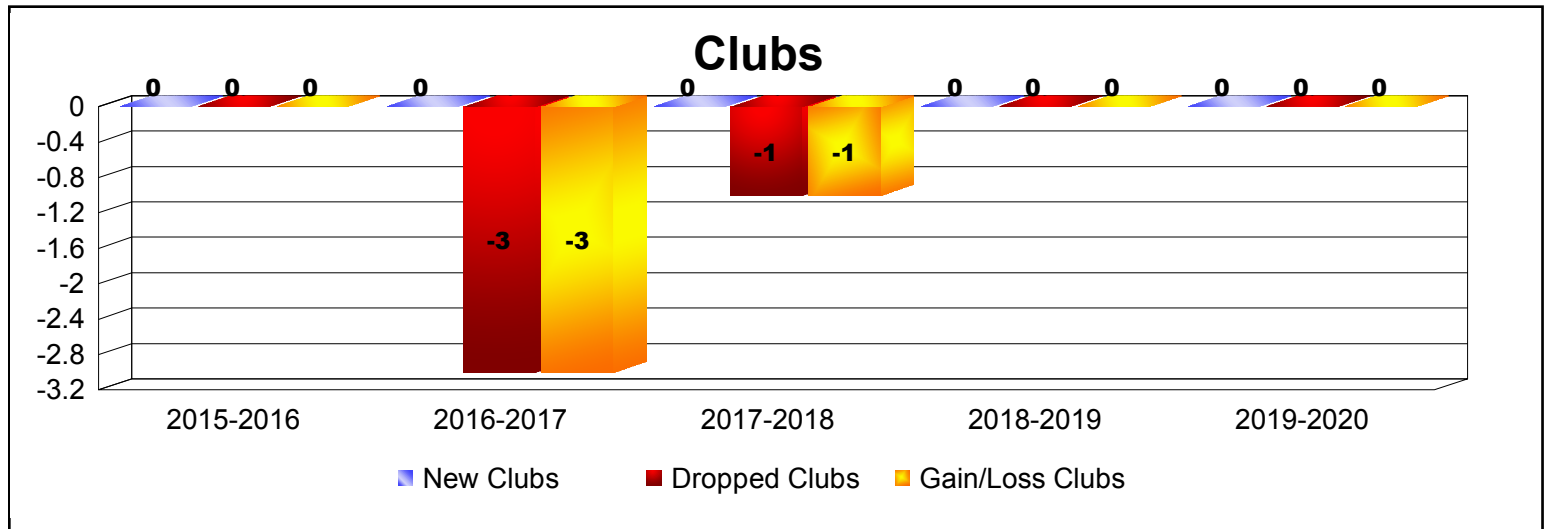

Year	New Clubs	Dropped Clubs	Gain/ Loss Clubs	New Members	Charter Members	Reinstate Members	Transfer Members	Total Member Added	Total Members Dropped	Gain/ Loss Members
2015-2016	0	0	0	45	0	1	2	48	-66	-18
2016-2017	0	-3	-3	48	0	1	2	51	-103	-52
2017-2018	0	-1	-1	24	0	2	3	29	-71	-42
2018-2019	0	0	0	21	1	3	1	26	-69	-43
2019-2020	0	0	0	19	0	1	0	20	-38	-18
Average	0	-1	-1	31	0	2	2	35	-69	-35

Year	New Clubs	Dropped Clubs	Gain/ Loss Clubs	New Members	Charter Members	Reinstate Members	Transfer Members	Total Member Added	Total Members Dropped	Gain/ Loss Members
2015-2016	0	-3	-3	99	2	10	15	126	-155	-29
2016-2017	0	-1	-1	102	0	5	20	127	-130	-3
2017-2018	0	-2	-2	94	0	3	11	108	-178	-70
2018-2019	0	-2	-2	78	0	4	1	83	-111	-28
2019-2020	0	0	0	27	0	2	5	34	-56	-22
Average	0	-2	-2	80	0	5	10	96	-126	-30