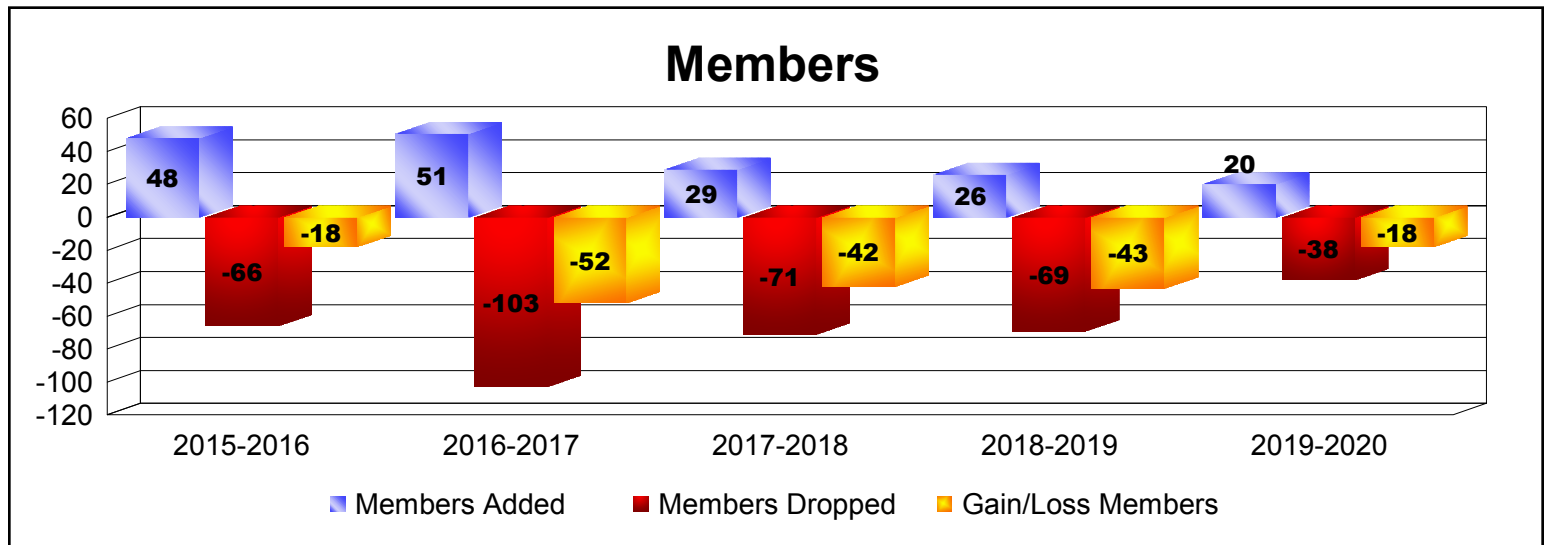

Year	New Clubs	Dropped Clubs	Gain/ Loss Clubs	New Members	Charter Members	Reinstate Members	Transfer Members	Total Member Added	Total Members Dropped	Gain/ Loss Members
2015-2016	0	0	0	45	0	1	2	48	-66	-18
2016-2017	0	-3	-3	48	0	1	2	51	-103	-52
2017-2018	0	-1	-1	24	0	2	3	29	-71	-42
2018-2019	0	0	0	21	1	3	1	26	-69	-43
2019-2020	0	0	0	19	0	1	0	20	-38	-18
Average	0	-1	-1	31	0	2	2	35	-69	-35

Year	New Clubs	Dropped Clubs	Gain/ Loss Clubs	New Members	Charter Members	Reinstate Members	Transfer Members	Total Member Added	Total Members Dropped	Gain/ Loss Members
2015-2016	0	-3	-3	99	2	10	15	126	-155	-29
2016-2017	0	-1	-1	102	0	5	20	127	-130	-3
2017-2018	0	-2	-2	94	0	3	11	108	-178	-70
2018-2019	0	-2	-2	78	0	4	1	83	-111	-28
2019-2020	0	0	0	27	0	2	5	34	-56	-22
Average	0	-2	-2	80	0	5	10	96	-126	-30