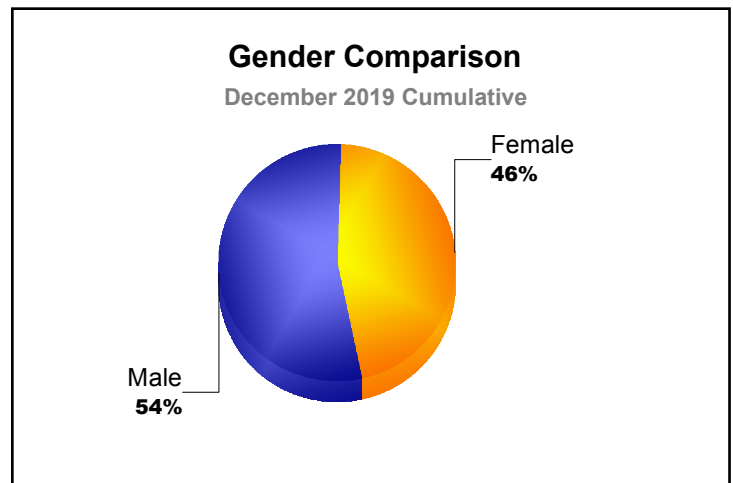

Year	New Clubs	Dropped Clubs	Gain/ Loss Clubs	New Members	Charter Members	Reinstate Members	Transfer Members	Total Member Added	Total Members Dropped	Gain/ Loss Members
2015-2016	0	0	0	45	0	1	2	48	-66	-18
2016-2017	0	-3	-3	48	0	1	2	51	-103	-52
2017-2018	0	-1	-1	24	0	2	3	29	-71	-42
2018-2019	0	0	0	21	1	3	1	26	-69	-43
2019-2020	0	0	0	19	0	1	0	20	-38	-18
Average	0	-1	-1	31	0	2	2	35	-69	-35