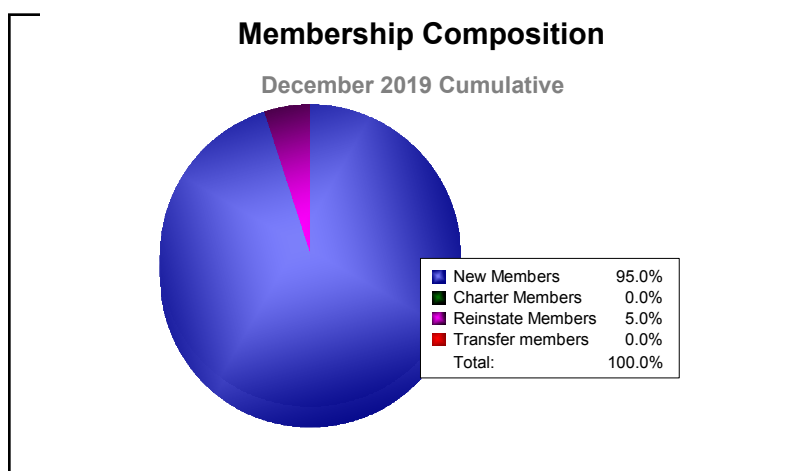

Year	New Clubs	Dropped Clubs	Gain/ Loss Clubs	New Members	Charter Members	Reinstate Members	Transfer Members	Total Member Added	Total Members Dropped	Gain/ Loss Members
2015-2016	0	0	0	45	0	1	2	48	-66	-18
2016-2017	0	-3	-3	48	0	1	2	51	-103	-52
2017-2018	0	-1	-1	24	0	2	3	29	-71	-42
2018-2019	0	0	0	21	1	3	1	26	-69	-43
2019-2020	0	0	0	19	0	1	0	20	-38	-18
Average	0	-1	-1	31	0	2	2	35	-69	-35

Year	New Clubs	Dropped Clubs	Gain/ Loss Clubs	New Members	Charter Members	Reinstate Members	Transfer Members	Total Member Added	Total Members Dropped	Gain/ Loss Members
2015-2016	0	-3	-3	99	2	10	15	126	-155	-29
2016-2017	0	-1	-1	102	0	5	20	127	-130	-3
2017-2018	0	-2	-2	94	0	3	11	108	-178	-70
2018-2019	0	-2	-2	78	0	4	1	83	-111	-28
2019-2020	0	0	0	27	0	2	5	34	-56	-22
Average	0	-2	-2	80	0	5	10	96	-126	-30